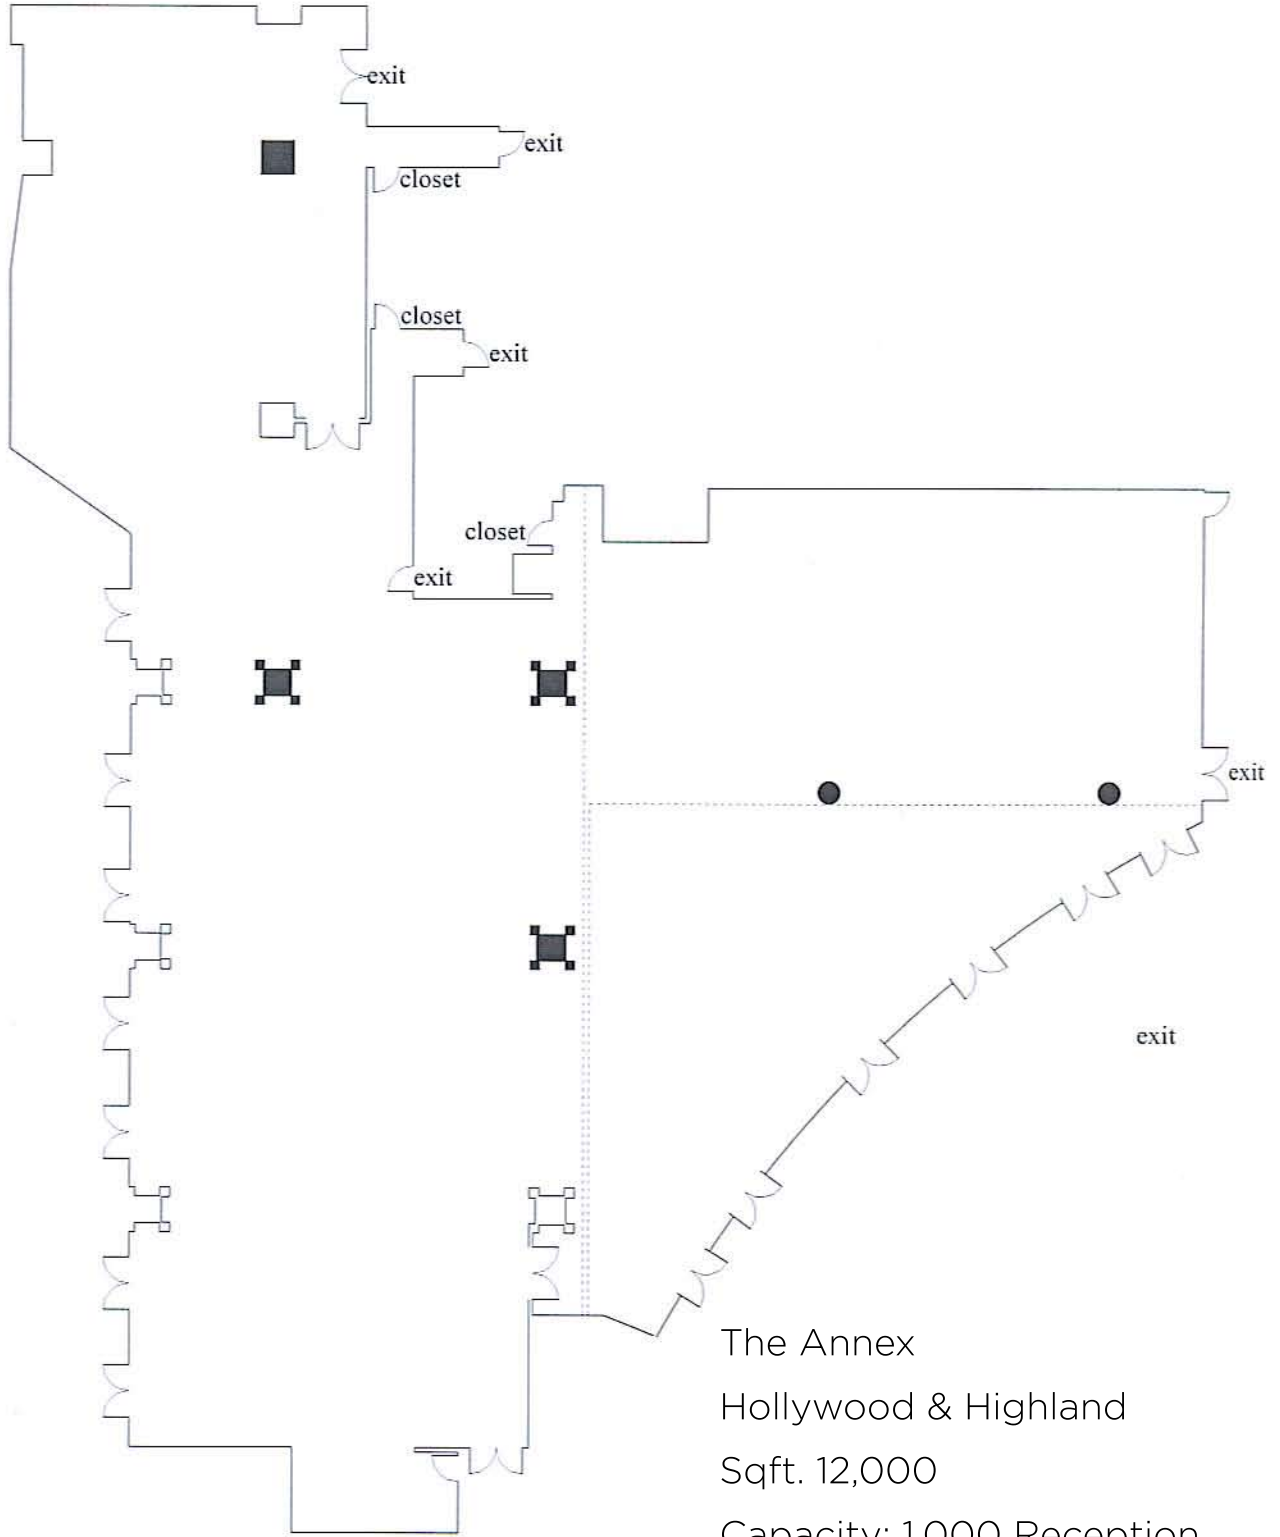

Annex Ballroom

The Annex
Hollywood & Highland
Sqft. 12,000
Capacity: 1,000 Reception
700 Seated | 400 Conference