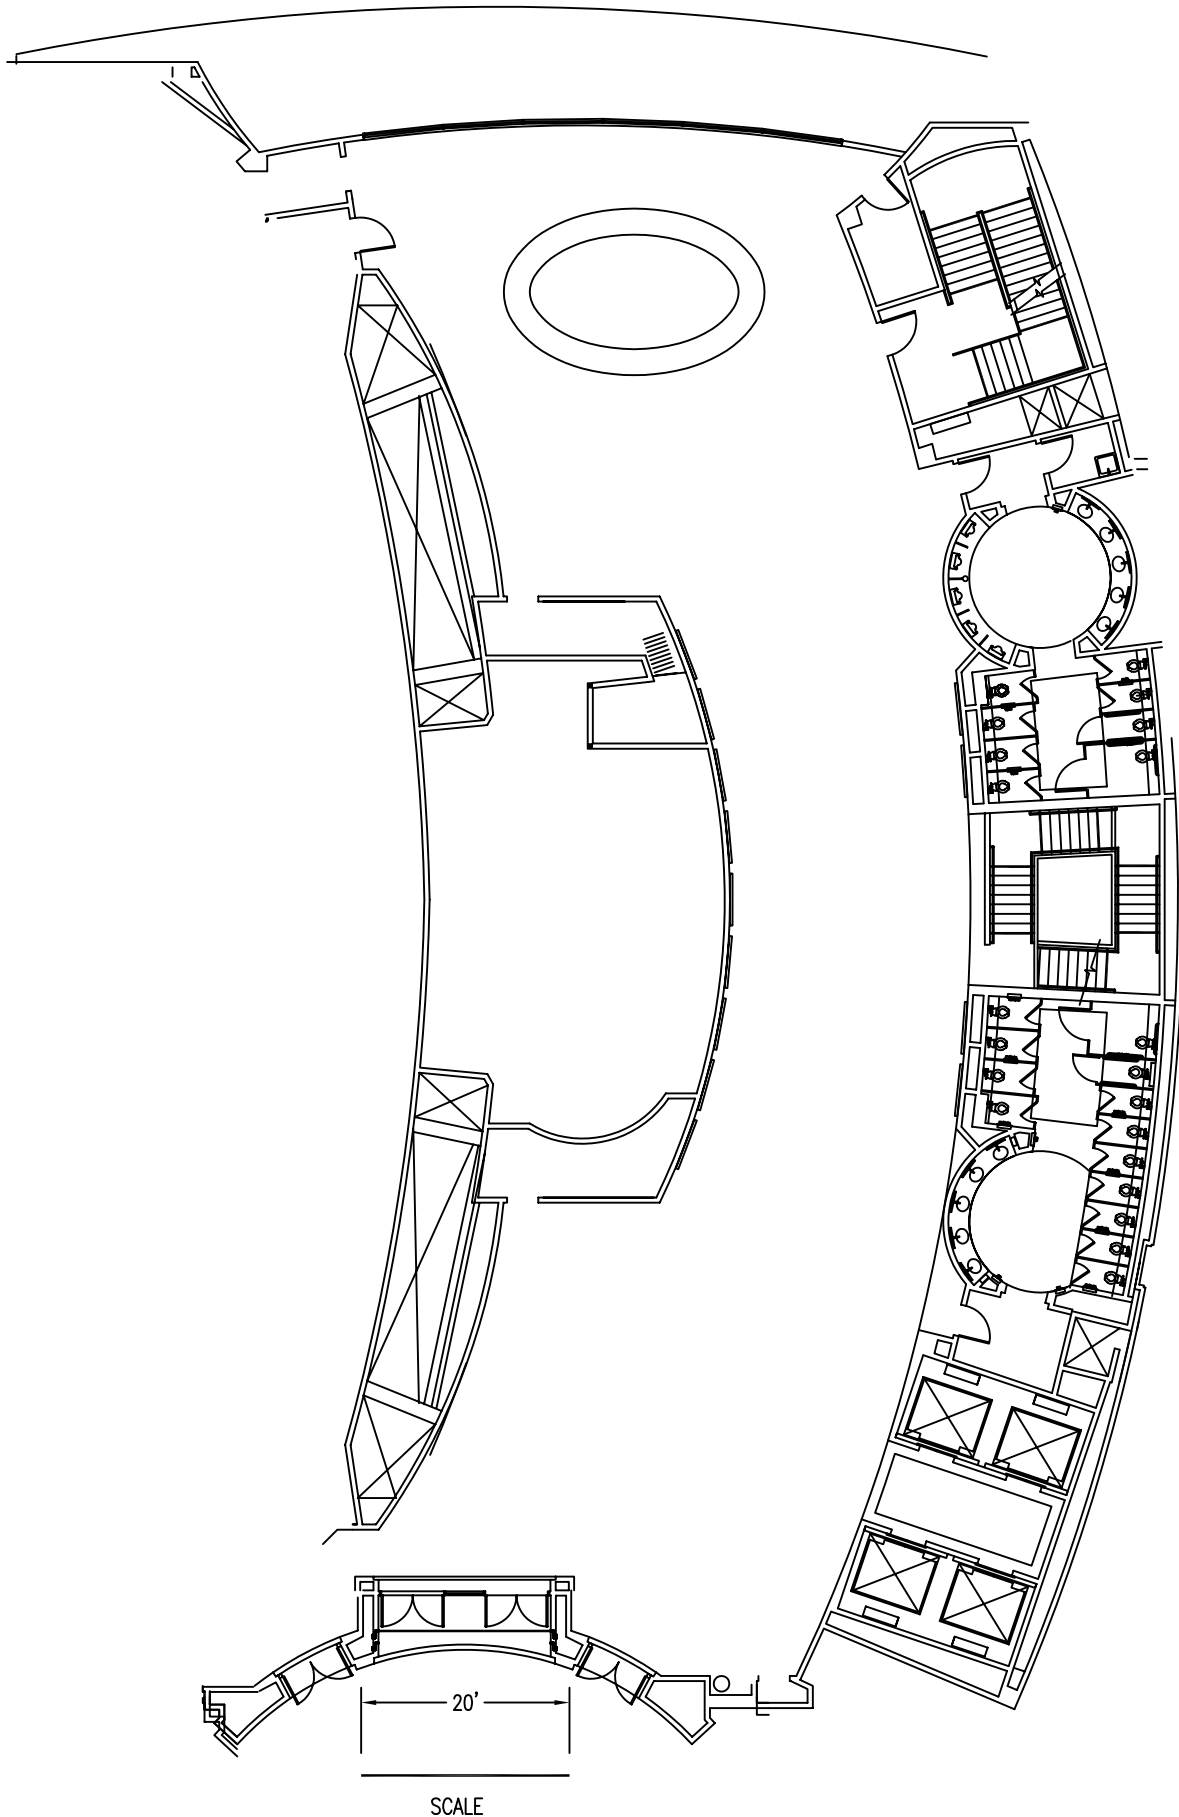

GEORGE
EASTMAN
ROOM

SCALE

6801 Hollywood Blvd
Suite 180
Hollywood, CA 90028

Title: LOBBY 1

Date: / /

Scale: SCALED TO FIT

Drawing Number:

LP 1

SCALE

6801 Hollywood Blvd
 Suite 180
 Hollywood, CA 90028

Title: LOBBY 2

Date: / /

Scale: SCALED TO FIT

Drawing Number:

LP 2

SCALE

6801 Hollywood Blvd
 Suite 180
 Hollywood, CA 90028

Title: LOBBY 3

Date: / /

Scale: SCALED TO FIT

Drawing Number:

LP 3

SCALE

6801 Hollywood Blvd
 Suite 180
 Hollywood, CA 90028

Title: LOBBY 4
 Date: / /

Scale: SCALED TO FIT

Drawing Number:
LP 4

6801 Hollywood Blvd
 Suite 180
 Hollywood, CA 90028

Title: LOBBY 5

Date: / /

Scale: SCALED TO FIT

Drawing Number: