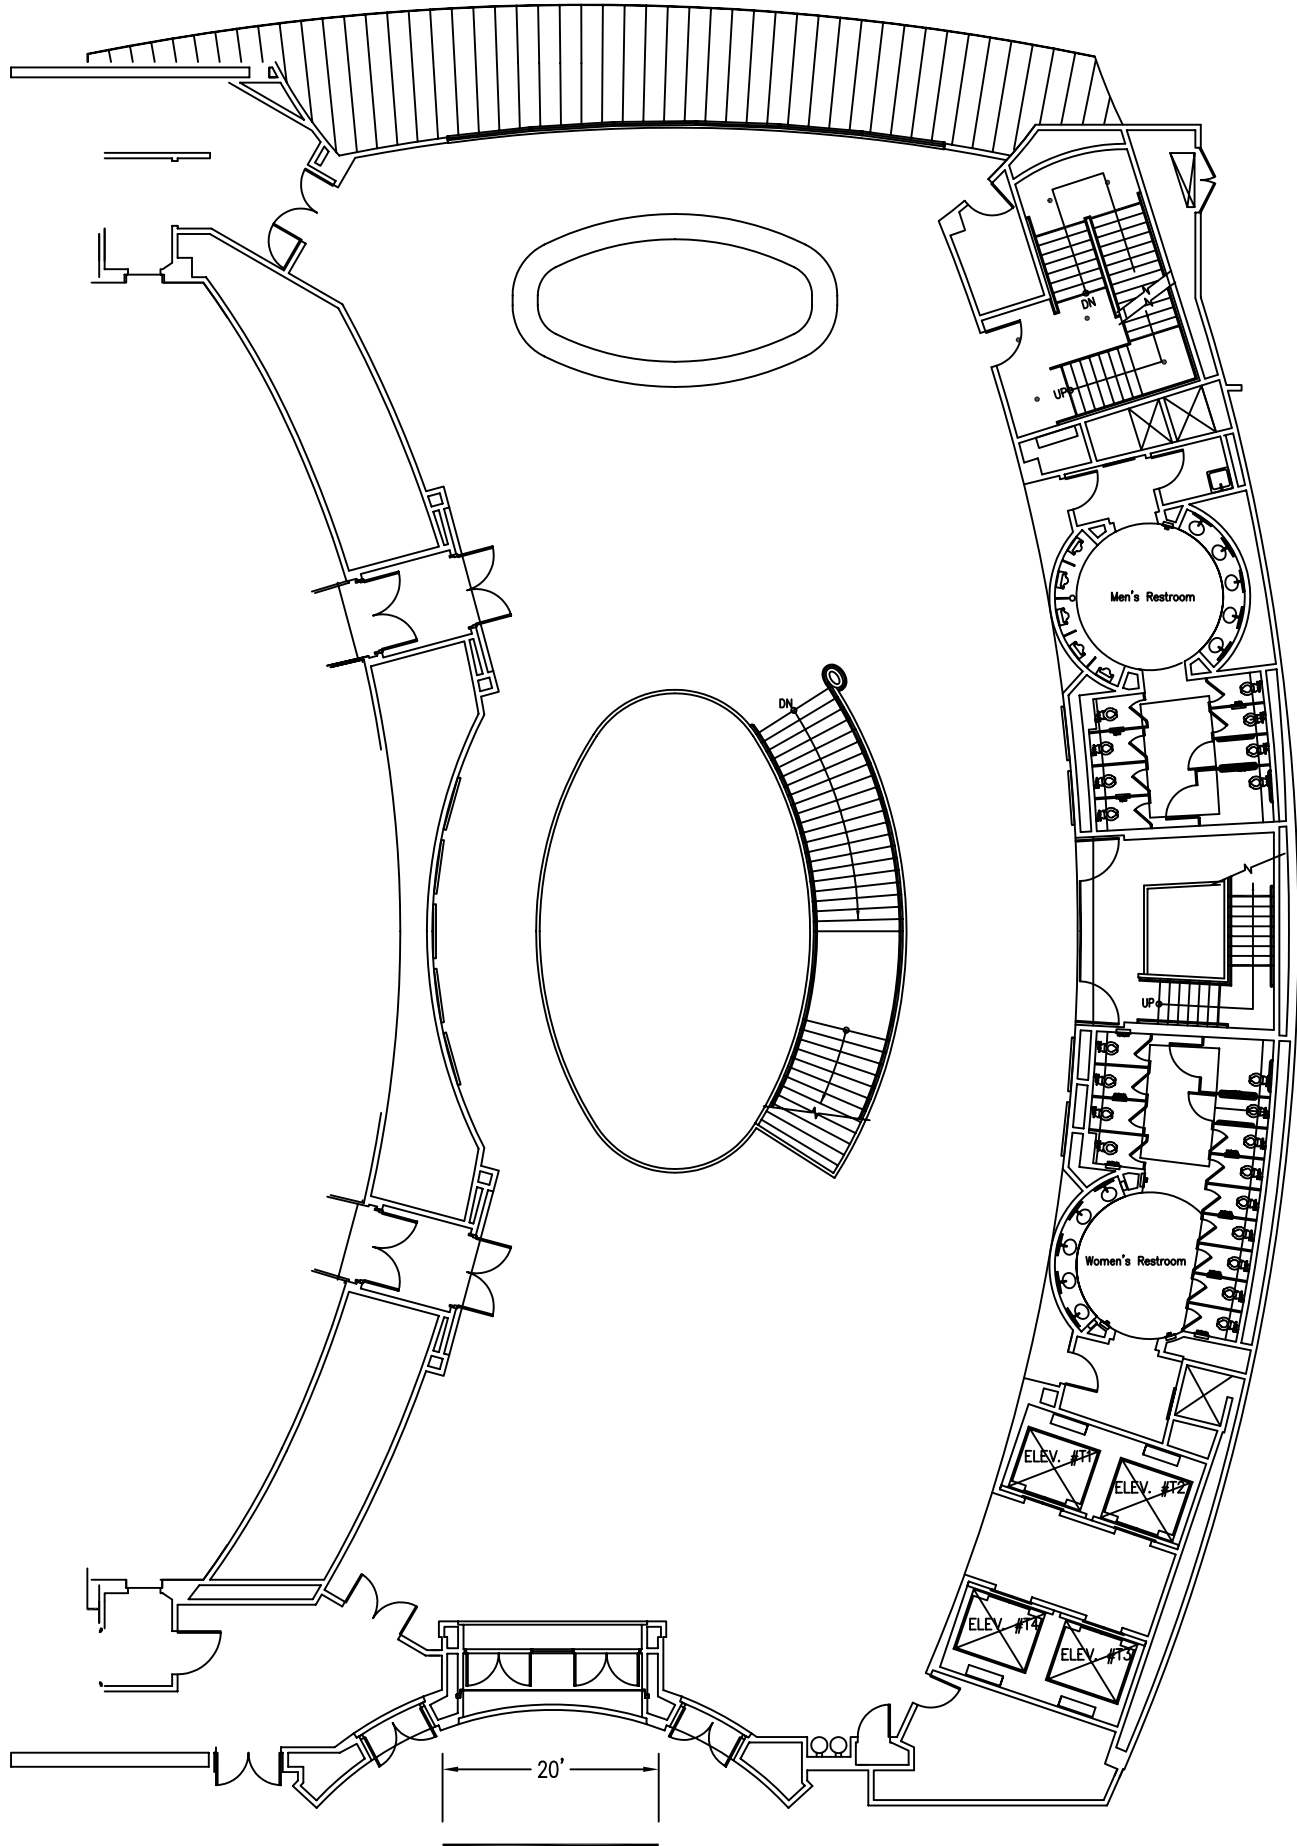

GEORGE
EASTMAN
ROOM

SCALE

6801 Hollywood Blvd
Suite 180
Hollywood, CA 90028

Title: LOBBY 1

Date: / /

Scale: SCALED TO FIT

Drawing Number:

LP 1

SCALE

6801 Hollywood Blvd
 Suite 180
 Hollywood, CA 90028

Title: LOBBY 2

Date: / /

Scale: SCALED TO FIT

Drawing Number:

LP 2

SCALE

6801 Hollywood Blvd
 Suite 180
 Hollywood, CA 90028

Title: LOBBY 3

Date: / /

Scale: SCALED TO FIT

Drawing Number:

LP 3

SCALE

6801 Hollywood Blvd
 Suite 180
 Hollywood, CA 90028

Title: LOBBY 4
 Date: / /

Scale: SCALED TO FIT

Drawing Number:
LP 4

6801 Hollywood Blvd
 Suite 180
 Hollywood, CA 90028

Title: LOBBY 5

Date: / /

Scale: SCALED TO FIT

Drawing Number: