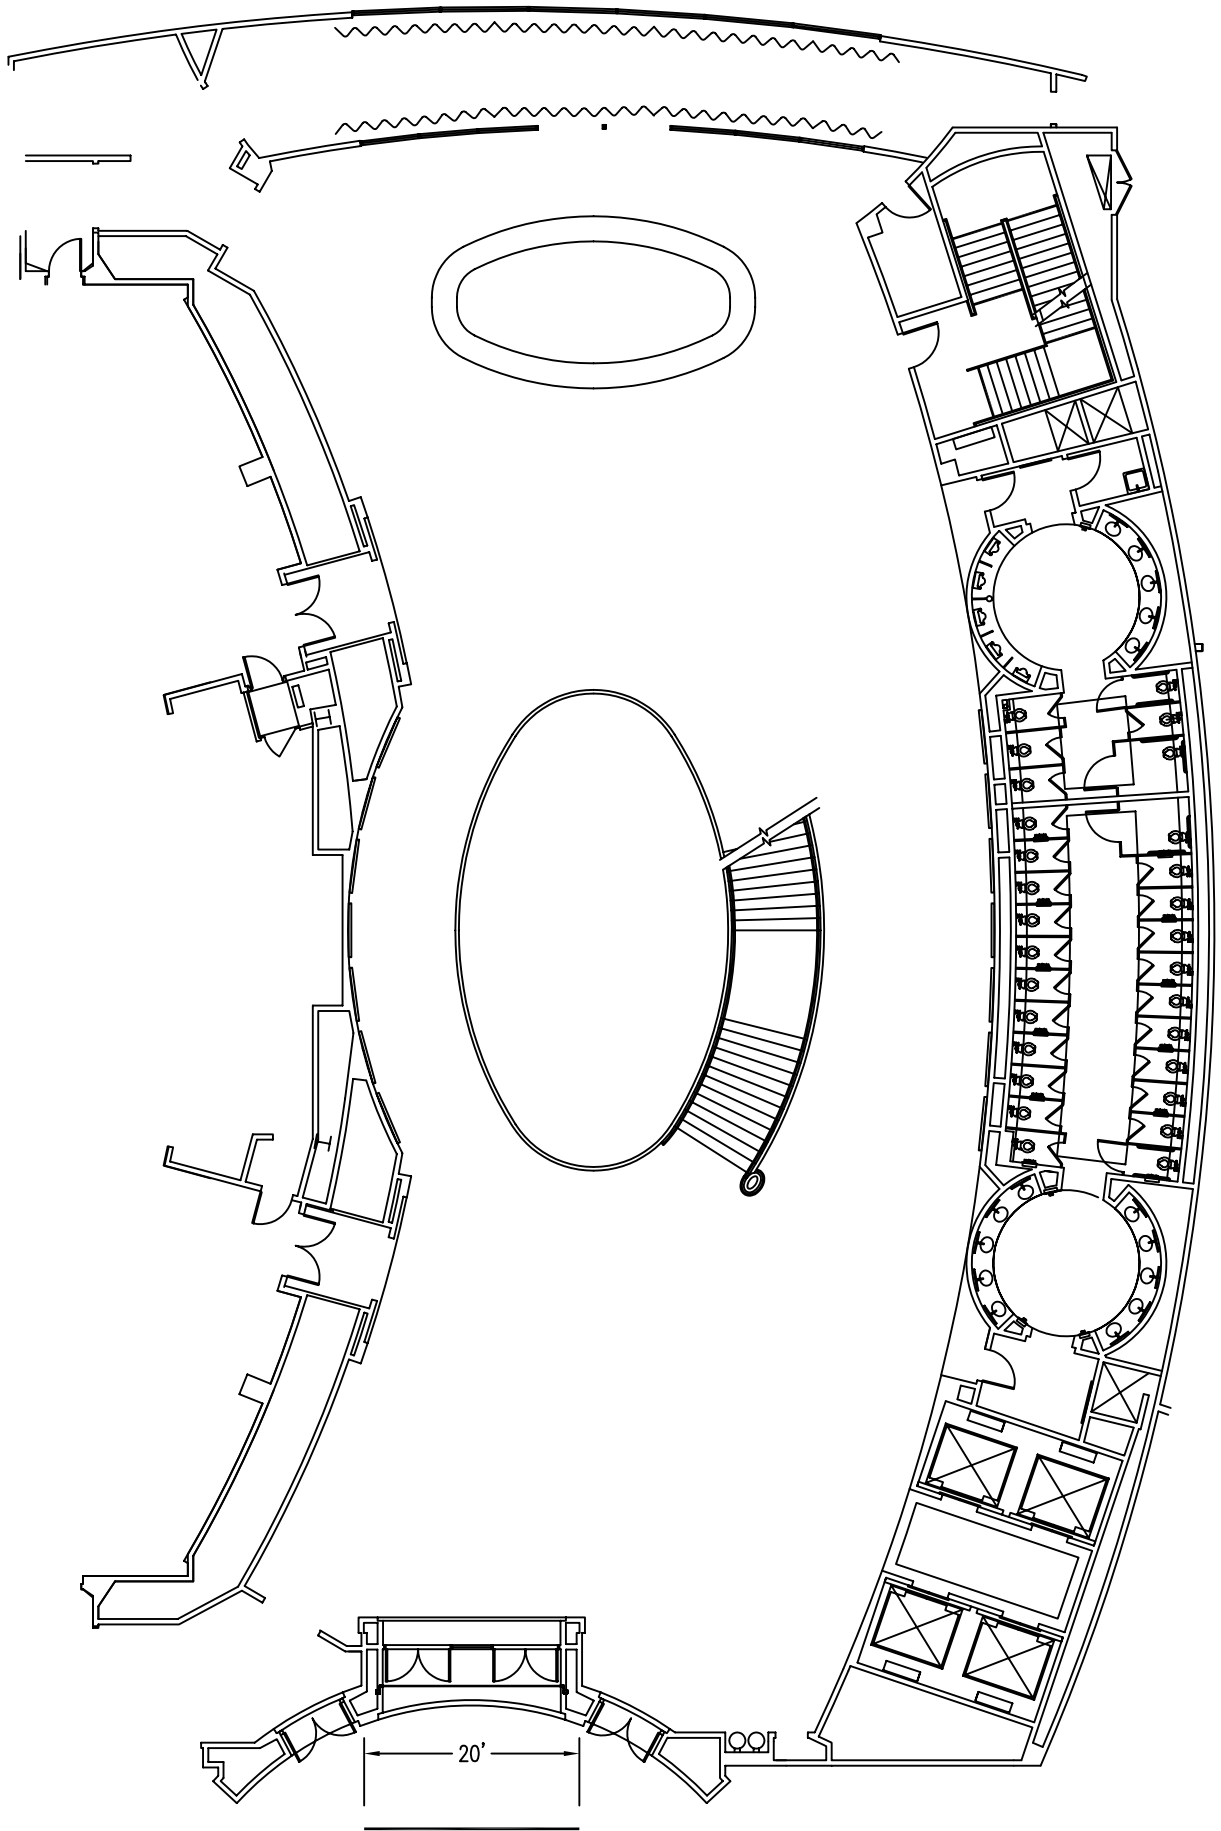

GEORGE
EASTMAN
ROOM

SCALE

6801 Hollywood Blvd
Suite 180
Hollywood, CA 90028

Title: LOBBY 1

Date: / /

Scale: SCALED TO FIT

Drawing Number:

LP 1

SCALE

6801 Hollywood Blvd
 Suite 180
 Hollywood, CA 90028

Title: LOBBY 2

Date: / /

Scale: SCALED TO FIT

Drawing Number:

LP 2

SCALE

6801 Hollywood Blvd
 Suite 180
 Hollywood, CA 90028

Title: LOBBY 3

Date: / /

Scale: SCALED TO FIT

Drawing Number:

LP 3

SCALE

6801 Hollywood Blvd
 Suite 180
 Hollywood, CA 90028

Title: LOBBY 4
 Date: / /

Scale: SCALED TO FIT

Drawing Number:
LP 4

6801 Hollywood Blvd
 Suite 180
 Hollywood, CA 90028

Title: LOBBY 5

Date: / /

Scale: SCALED TO FIT

Drawing Number: