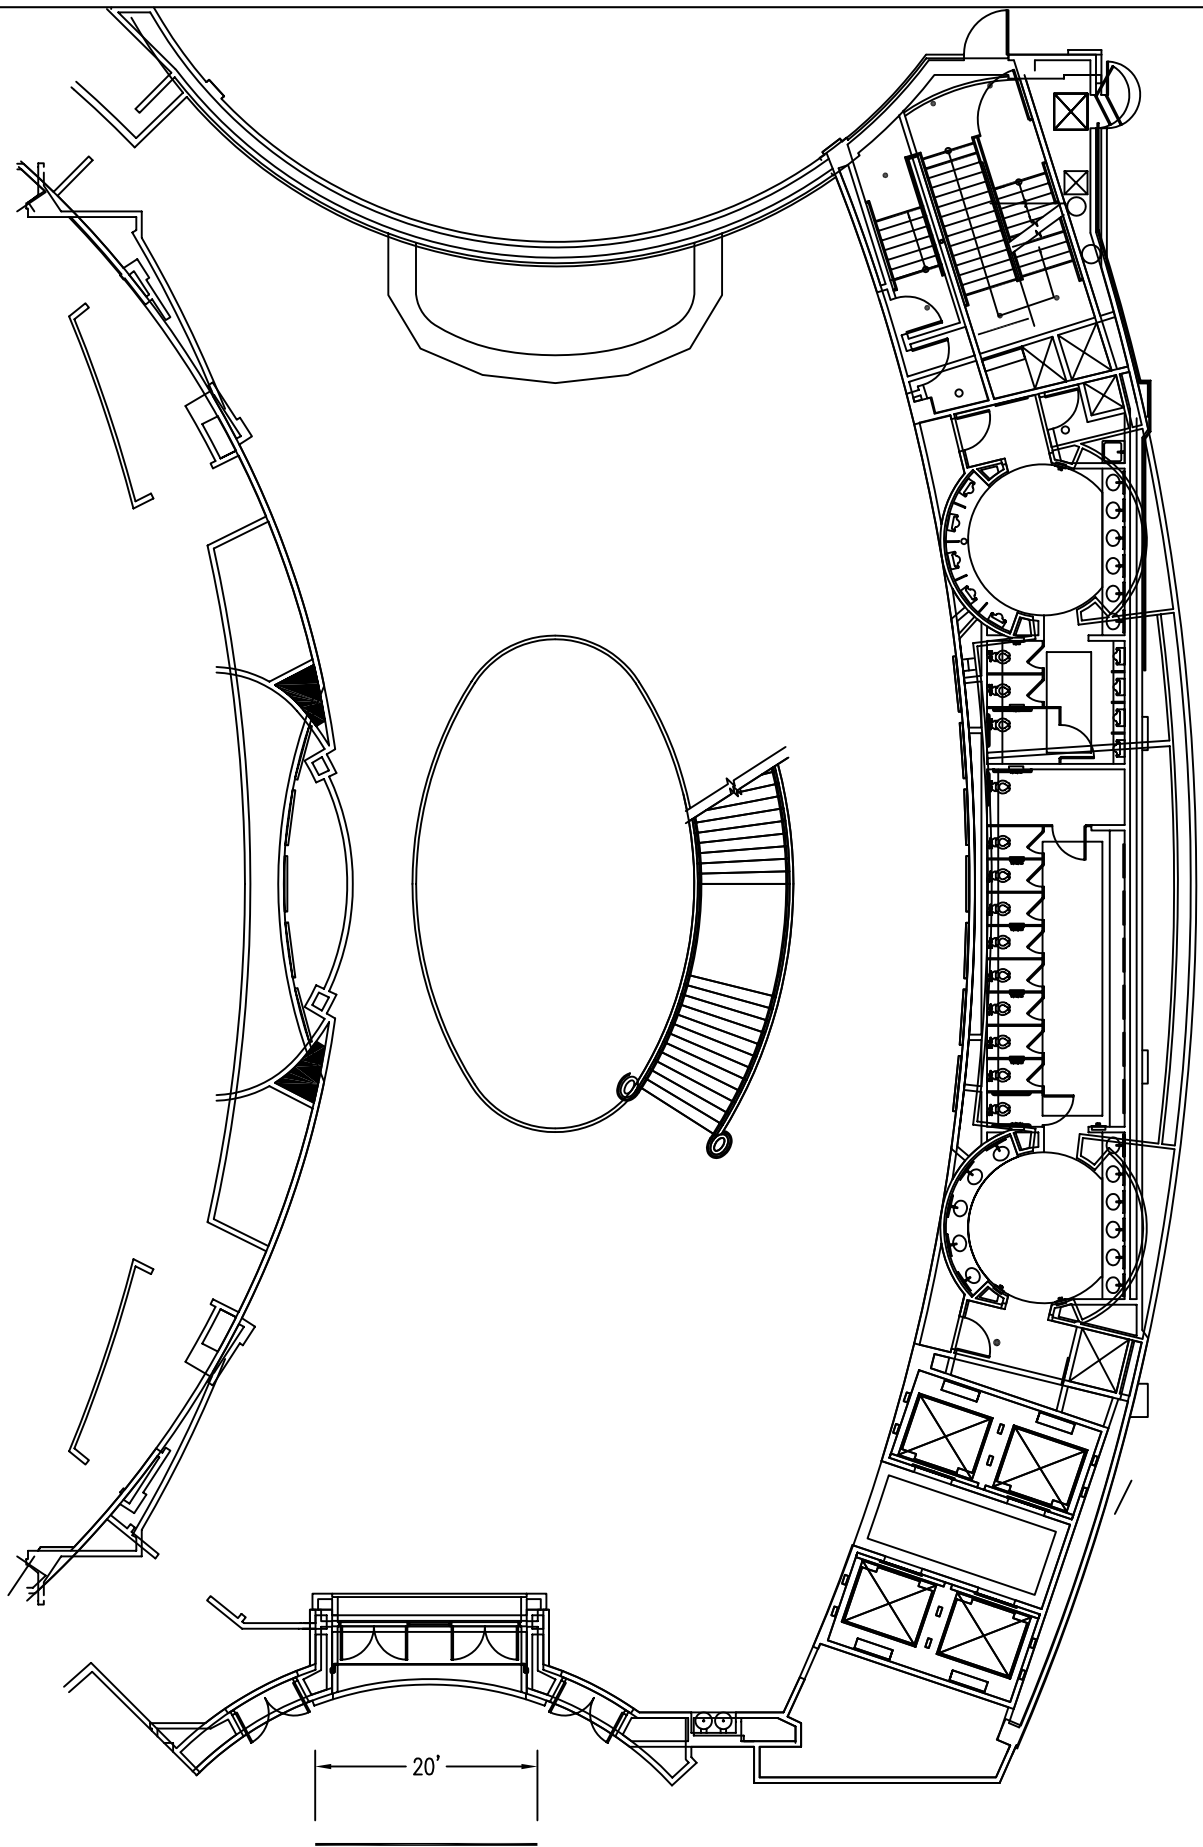

GEORGE
EASTMAN
ROOM

SCALE

6801 Hollywood Blvd
Suite 180
Hollywood, CA 90028

Title: LOBBY 1

Date: / /

Scale: SCALED TO FIT

Drawing Number:

LP 1

SCALE

6801 Hollywood Blvd
 Suite 180
 Hollywood, CA 90028

Title: LOBBY 2

Date: / /

Scale: SCALED TO FIT

Drawing Number:

LP 2

SCALE

6801 Hollywood Blvd
 Suite 180
 Hollywood, CA 90028

Title: LOBBY 3

Date: / /

Scale: SCALED TO FIT

Drawing Number:

LP 3

SCALE

6801 Hollywood Blvd
 Suite 180
 Hollywood, CA 90028

Title: LOBBY 4
 Date: / /

Scale: SCALED TO FIT

Drawing Number:
LP 4

6801 Hollywood Blvd
 Suite 180
 Hollywood, CA 90028

Title: LOBBY 5

Date: / /

Scale: SCALED TO FIT

Drawing Number: