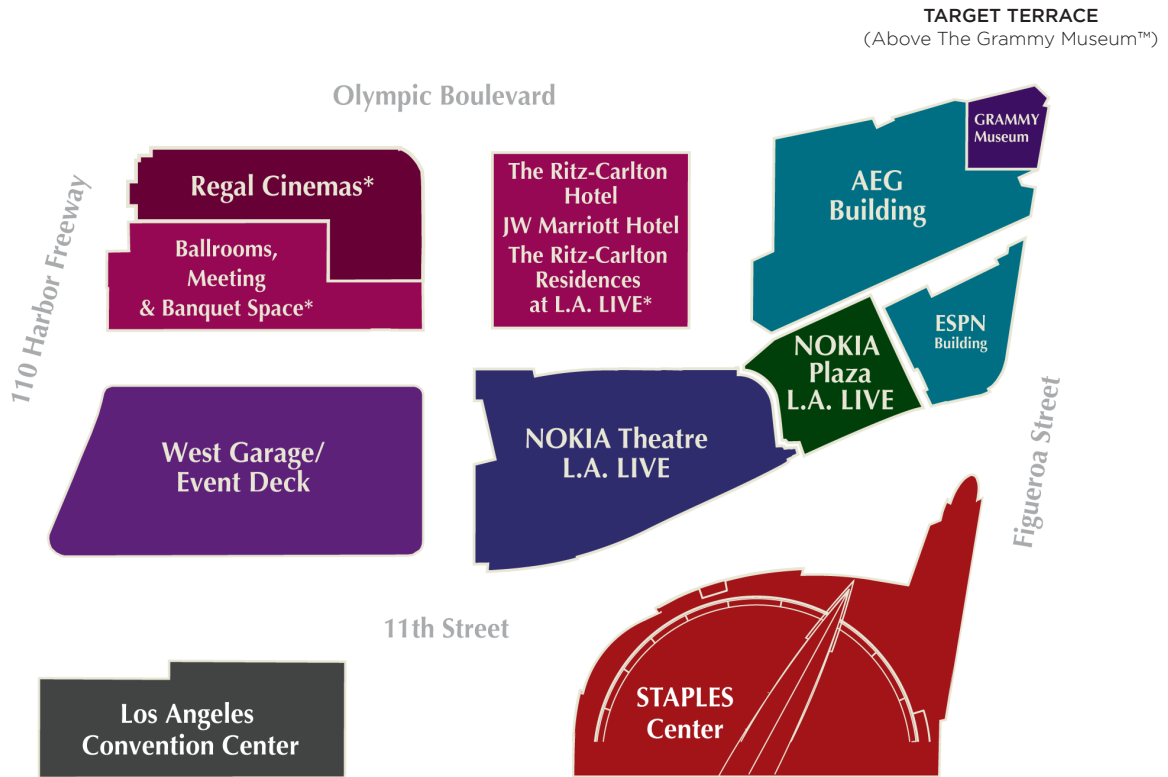

L.A. LIVE CAMPUS

LOCATION	SQ. FEET	SEATED	RECEPTION	STAGE PERFORMANCE
Target Terrace	-	150	300	-
Club NOKIA	59,000	420	1,200	2,300
Prow Lounge	475	-	40	-
NOKIA Lounge	6,300	200	450	2,300
NOKIA Stage	14,000	350	600	-
NOKIA Boardroom	475	20	35	-
Wachovia VIP Club	4,500	120	250	-
Event Deck	100,000	2,500	5,000	-
NOKIA Plaza	15,000	900	2,000	1,200
Street Closure	-	-	4,000	-
Conga Room	15,000	300	800	1,000