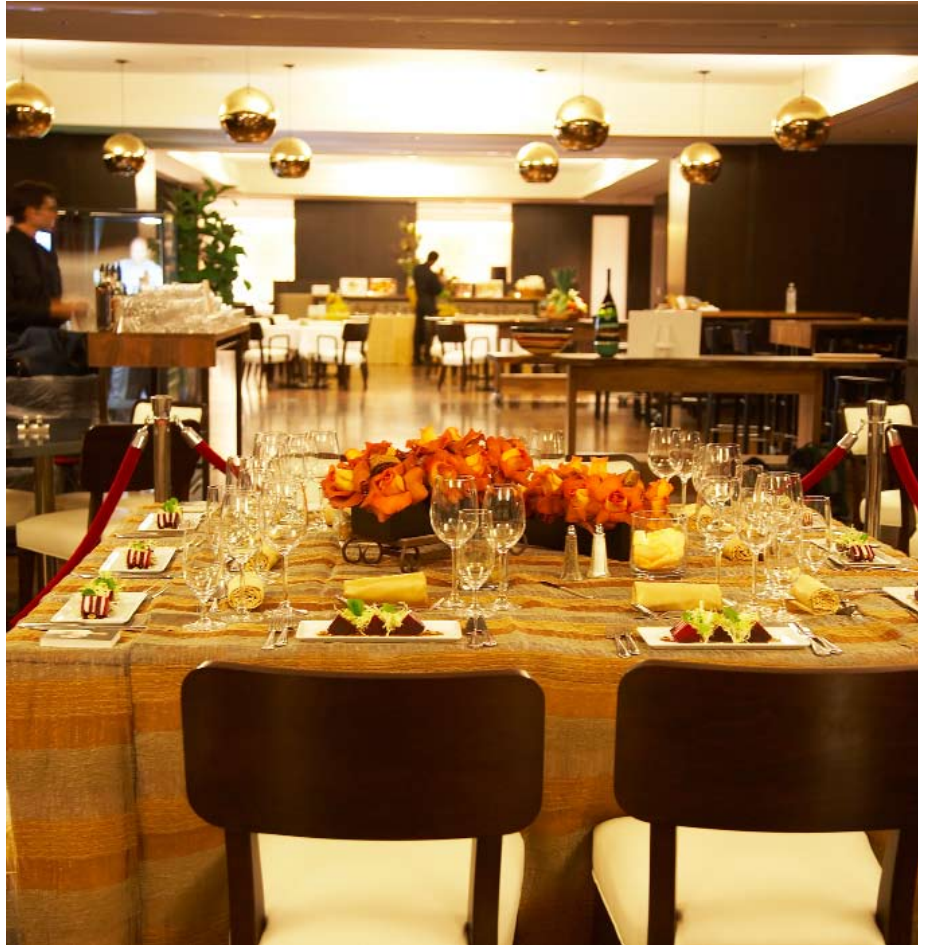

The Commissary at Sony Pictures Studios

The Commissary at Sony Pictures Studios with Wolfgang Puck Catering

Green Events in a Spa-like Setting

Be the first to host your spectacular event at The Commissary located at the legendary Sony Pictures Studios in Culver City. Opened September 2009, The Commissary is a Gold LEED certified venue (top level of certification of environmentally conscious buildings), that offers a spa-like atmosphere. With modern dining rooms, elegant furnishings, an extensive patio area and adjacent Park with lawn and fountain, The Commissary is perfectly suited for corporate entertaining, weddings, or non-profit events.

The Dining Room

The indoor Dining Room offers a large open floor plan to host all kinds of events. The modern decor features high ceilings, spectacular hand laid wood floors and large windows to create an open, yet intimate dining experience. There is a modern bistro setting day to day with any or all of the furniture to be used or removed for special events. For smaller events, wood panel dividers are available to easily transform the long hall room into three separate smaller spaces. For larger events, open up the windows to an extensive patio area that adjoins Park.

CAPACITY:

Inside:

300 Seated | 500 Reception

Inside with Patio:

500 Seated | 750 Reception

Inside, Patio & Lawn:

800 Seated | 2,500 Reception

Private Dining Rooms

For more personal events, three gorgeous private dining rooms are available at the Commissary.

CAPACITY:
Up to 10 Seated

Patio & Park

With a brick stone walkway, gorgeous green landscaping and a contemporary water feature, the Patio & Park set the stage for soothing versatile events. The outdoor patio has teak wood patio tables and chairs perfect for a casual lunch, barbecue or farmers market style event. Dress the tables with specialty linens for a stylish cocktail reception or elegant seated dinner.