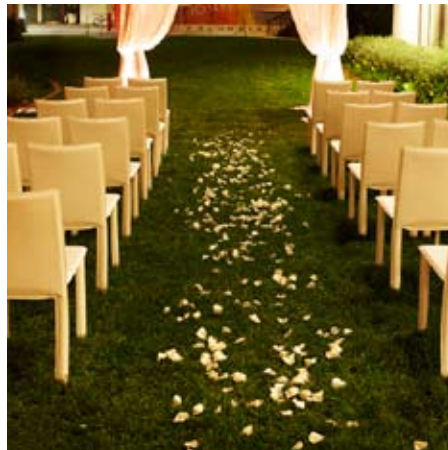

The Dining Room

The indoor Dining Room offers a large open floor plan to host all kinds of events. The modern decor features high ceilings, spectacular hand laid wood floors and large windows to create an open, yet intimate dining experience. There is a modern bistro setting day to day with any or all of the furniture to be used or removed for special events. For smaller events, wood panel dividers are available to easily transform the long hall room into three separate smaller spaces. For larger events, open up the windows to an extensive patio area that adjoins Park.

For more personal events, three gorgeous private dining rooms are available at the Commissary.

CAPACITY:
Up to 10 Seated

Patio & Park

With a brick stone walkway, gorgeous green landscaping and a contemporary water feature, the Patio & Park set the stage for soothing versatile events. The outdoor patio has teak wood patio tables and chairs perfect for a casual lunch, barbecue or farmers market style event. Dress the tables with specialty linens for a stylish cocktail reception or elegant seated dinner.

CAPACITY:

Patio: 200 Seated | 250 Reception
Patio & Park: 500 seated | 2,000 Reception

Shortcakes & Fresh Baked Pies

Weddings at the Commissary

A wedding is a tradition that never goes out of style. There are both big decisions and little details to attend to. Let Wolfgang Puck Catering at Sony Pictures Studios help guide you from sumptuous menu selections to personalizing the smallest detail of your distinctive celebration. Our award winning chefs bring a superior level of creativity and flavor to the table. Wolfgang Puck's devotion to using only the freshest, highest quality seasonal ingredients is manifest on every plate. Our commitment to use environmentally-friendly and ethically-produced foods, will make you feel wonderful, inside and out. And with countless menu options, your meal will be as quintessentially yours as your wedding.