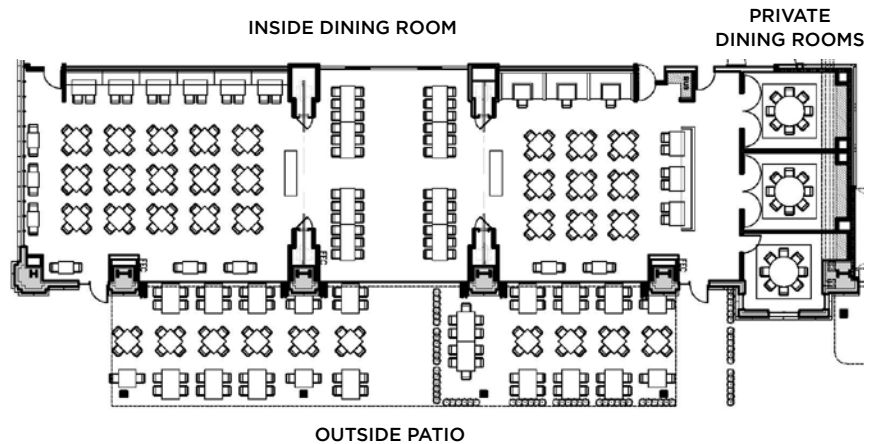

The Dining Room

The indoor Dining Room offers a large open floor plan to host all kinds of events. The modern decor features high ceilings, spectacular hand laid wood floors and large windows to create an open, yet intimate dining experience. There is a modern bistro setting day to day with any or all of the furniture to be used or removed for special events. For smaller events, wood panel dividers are available to easily transform the long hall room into three separate smaller spaces. For larger events, open up the windows to an extensive patio area that adjoins Park.

CAPACITY:

Inside:

300 Seated | 500 Reception

Inside with Patio:

500 Seated | 750 Reception

Inside, Patio & Lawn:

800 Seated | 2,500 Reception

Private Dining Rooms

For more personal events, three gorgeous private dining rooms are available at the Commissary.

CAPACITY:
Up to 10 Seated

Patio & Park

With a brick stone walkway, gorgeous green landscaping and a contemporary water feature, the Patio & Park set the stage for soothing versatile events. The outdoor patio has teak wood patio tables and chairs perfect for a casual lunch, barbecue or farmers market style event. Dress the tables with specialty linens for a stylish cocktail reception or elegant seated dinner.